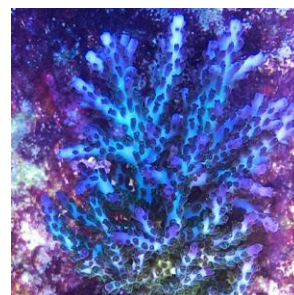

Coral	Size Range	Price Range
Sharkbred Oregon Blue Tort	1/2" – 3+"	\$75 - \$500
Sharkbred Red Dragon	1/2" – 2+"	\$50 - \$250
Sharkbred ORA Pearlberry	1/2" – 3+"	\$25 - \$200
Sharkbred SniperSPS Loisttae (blue tip acro)	1/2" – 3+"	\$50 - \$150
Sharkbred Ultimate Stag	1/2" – 2+"	\$50 - \$200
Sharkbred Bali Green Slimer	1/2" – 3+"	\$25 - \$100
Sharkbred Blue Tip Green Slimer	1/2" – 3+"	\$25 - \$100
Sharkbred Tyree Ltd Ed Superman Tenuis	1/2" – 1"	\$75 - \$150
Sharkbred ORA Plum Crazy	1/2" – 1"	\$50 - \$100
Sharkbred Rommell Rainbow Mille	1/2" – 1"	\$100 - \$200
Sharkbred Sapphire Millepora	1/2" – 1"	\$50 - \$200
Sharkbred Sunset Millepora	1/2" – 1"	\$50 - \$100
Sharkbred Cherry Corals Red Hawt Millepora	1/2" – 1"	\$50 - \$75
Sharkbred Pretty in Pink Millepora	1/2" – 3"	\$25 - \$100
Sharkbred ORA Ice Tip Tort	1/2" – 2"	\$50 - \$200
Sharkbred Miyagi Tort	1/2" – 2"	\$50 - \$500
Sharkbred Miami Orchid Acropora	1/2" – 2+"	\$25 - \$100
Sharkbred Cyphastrea Decadia	1/2" – 1+"	\$25 - \$50
Sharkbred Cyphastrea Meteor Shower	1/2"	\$50