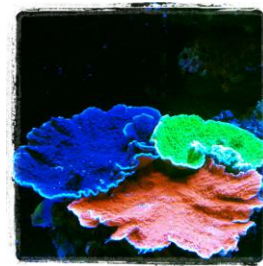

Oregon Mummy Eye Blue Tip & Bali Green Slimers Purple, Green & Orange Cap

Coral	Size Range	Price Range
Sharkbred Hawkins Enchinata	1/2" – 1"	$50 - $100
Sharkbred Deep Blue Enchinata	1/2" – 1"	$25 - $50
Sharkbred Purple Pocillopra (Cauliflower)	1/2" – 2+"	$25 - $100
Sharkbred Red Hot Chili Digitata	1/2" – 2+"	$25 - $100
Sharkbred Cornbred Rainbow Crush Chalice	1/2" – 1"	$350 - $500
Sharkbred Original Mummy Eye Chalice	1/2" – 1+"	$50 - $100
Sharkbred Oregon Mummy Eye Chalice	1/2" – 1+"	$50 - $100
Sharkbred Emerald Mummy Eye Chalice	1/2" – 1+"	$50 - $100
Sharkbred Pink Boobie Chalice	1/2" – 1+"	$50 - $200
Sharkbred Easter Egg Chalice	1/2" – 1+"	$50 - $200
Sharkbred WWC Hot Stuff Chalice	1/2"	$50
Sharkbred Cornbred Purple Monster Chalice	1/2" – 1"	$25 - $50
Sharkbred Cherry Corals Mean Streak Chalice	1/2" – 1"	$10 - $25
Sharkbred Lava Flow Chalice	1/2" – 1"	$10 - $25
Sharkbred Gold Nugget Chalice	1/2"	$10
Sharkbred Reverse Superman Montipora	1/2"	$25
Sharkbred Rainbow Montipora	1/2+"	$5+
Sharkbred Season's Greetings Montipora	1/2" - $1"	$25 - $50
Sharkbred Reverse Sunset Montipora	1/2" – 1"	$25 - $50
Sharkbred Halloween (orange/green graft) Montipora Capricornis (very limited quantity)	1/2" – 1"	$150 - $300
Sharkbred Cornbred Grafted Starburst Montipora Capricornis (very limited quantity)	1/2" – 1+"	$75 - $150
Sharkbred Purple Montipora Capricornis	1/2" – 2+"	$25 - $100
Sharkbred Neon Green Montipora Capricornis	1/2" – 1+"	$25 - $50
Sharkbred Orange Montipora Capricornis	1/2" – 2+"	$10 - $50
Sharkbred Morph Long Stem Xenia	1/2" – 3+"	$50 - $100
Sharkbred Rose Bubble Tip Anemone		$50 - $100
Sharkbred Paradise Zoanthid (rare miniature beauties – VERY slow growing)	Per polyp	$20
Sharkbred Cornbred Evil Thrillers Zoanthid	Per polyp	$10
Sharkbred My Clementine Zoanthid	Per polyp	$10
Sharkbred Rasta Zoanthid	Per polyp	$10
Sharkbred Raspberry Limeaid Zoanthid	Per polyp	$5
Sharkbred Pink and Gold Palythoa	Per polyp	$5
Sharkbred Mind Blowing Palythoa	Per polyp	$5